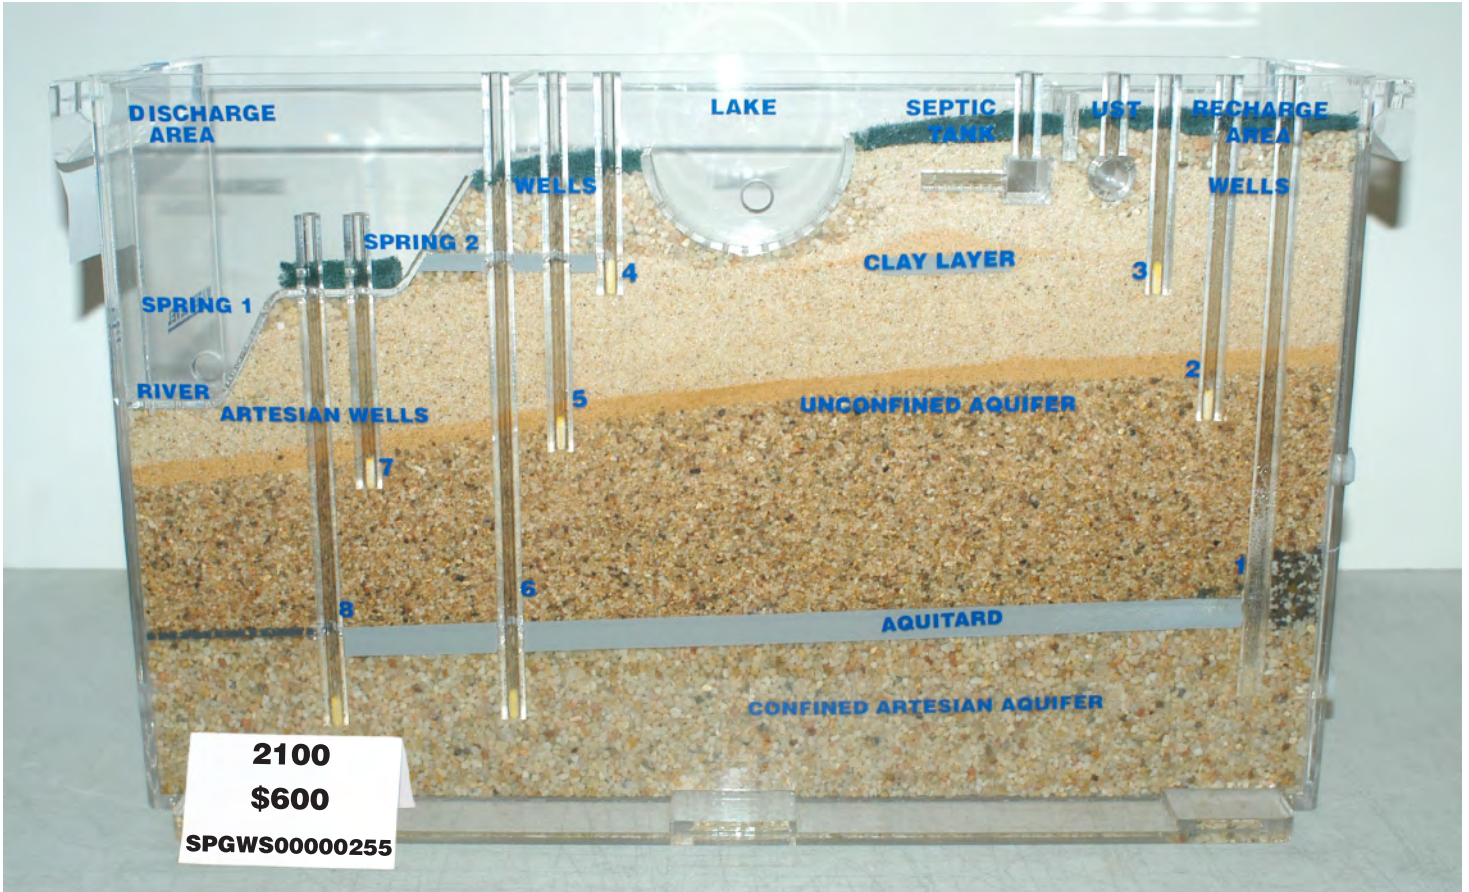

**Blem E2100**

**SN: SPGWS00000255**

**NEW E2100 Bedrock Simulator - Sold with all parts and accessories necessary to run the simulator; including dye, pump, tubing, etc. Also includes training DVD and manual. Comes in foam-lined cardboard packaging.**

Frosted acrylic in parts of well #1 (not optically clear)  
Does not affect function

Frosted acrylic in parts of seam on right side (not optically clear)  
Does not affect function

Scratches on platform  
Does not affect function