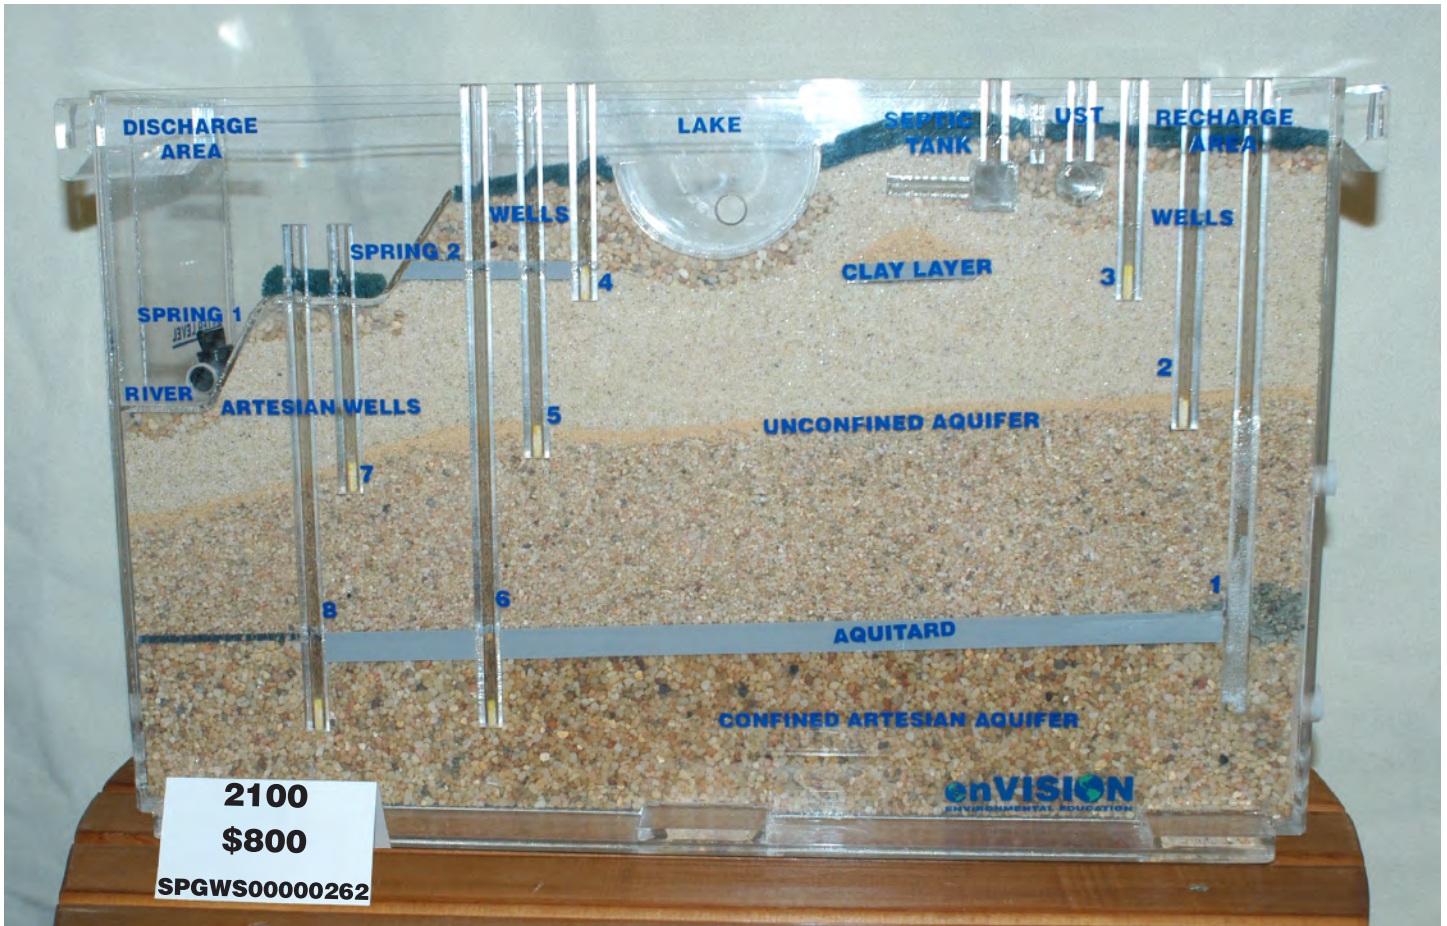

Blem E2100

SN: SPGWS00000262

NEW E2100 Sand & Gravel Simulator - Sold with all parts and accessories necessary to run the simulator; including dye, pump, tubing, etc. Also includes training DVD and manual. Comes in foam-lined cardboard packaging.

Standard Price \$1249.95
Blem Price - 800.00
Savings: \$449.95

Frosted acrylic in parts of well #1 (not optically clear)
Does not affect function

203 West Poland Ave, Bessemer, PA 16112
Toll Free: 877-804-1431
Toll Free Fax: 888-296-9055
www.creativelabworks.com